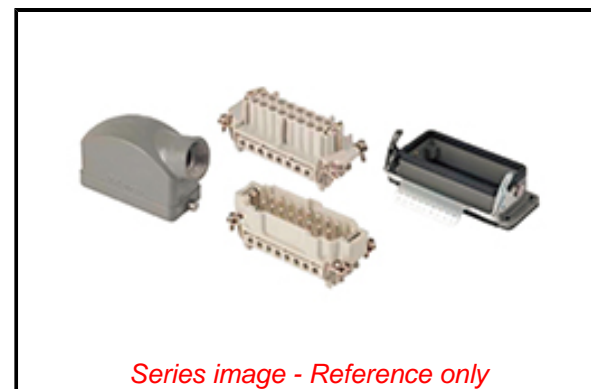

PLEASE CHECK WWW.MOLEX.COM FOR LATEST PART INFORMATION

Part Number: [0936030041](#)
Status: **Active**
Overview: [GWconnect Heavy Duty Connectors (HDC)](#)
Description: [GWconnect Connector Kit, 6 Pole, Series S-E Female-Male Inserts, M20 Die-cast Aluminum Hood-Side Entry, Bulkhead Housing-Vertical, 1 Lever, Size 6B «44x27», Grey](#)

Documents:

[RoHS Certificate of Compliance (PDF)](#)

Kit components

Kit Components [936010911](#) M20 Hood, [936010215](#) Male Insert, [936010207](#) Female Insert, [936010842](#) Vertical Bulkhead Housing

General

Product Family Industrial Connectors / Enclosures
Series [93603](#)
Color - Cable Jacket N/A
Component Size 6B «44x27»
Component Type Connector Kit - Female+Male
Insert Series S-E
Overview [GWconnect Heavy Duty Connectors (HDC)](#)
Product Category Heavy Duty Connectors
Product Name GWconnect
UPC 887191862071

Physical

Lock to Mating Part Yes
Mounting Style Bulkhead
Net Weight 330.000/g
Packaging Type Bag
Thread Size M20
Thread Type (M) Metric

Electrical

Current - Maximum per Contact 16.0A
Voltage - Maximum 500V

Material Info

Engineering Number 7906.7749.0

EU ELV

Not Relevant

EU RoHS

Compliant with Exemption 6(c)

REACH SVHC

Not Contained Per - ED/71/2019 (16 July 2019)

Halogen-Free

Status

Not Reviewed

For more information, please visit [Contact US](#)

China ROHS

ELV

RoHS Phthalates

China RoHS

50 Image

Not Relevant

Not Contained

Search Parts in this Series

[93603](#) Series