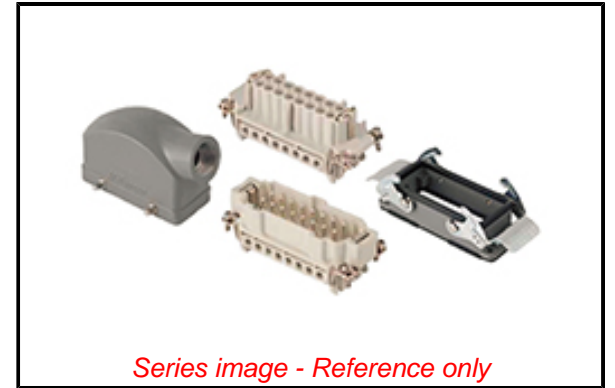

PLEASE CHECK WWW.MOLEX.COM FOR LATEST PART INFORMATION

Part Number: [0936030081](#)
Status: **Active**
Overview: GWconnect Heavy Duty Connectors (HDC)
Description: GWconnect Connector Kit, 24 Pole, Series S-E Female-Male Inserts, Pg21 Die-cast Aluminum Hood-Side Entry, Bulkhead Mount Housing-Vertical, 2 Lever, Size 24B «104x27», Grey

Documents:

[RoHS Certificate of Compliance (PDF)](#)

Kit components

Kit Components [936013737](#) Pg21 Hood, [936010307](#) Male Insert, [936010297](#) Female Insert, [936013538](#) Vertical Bulkhead Housing

General

Product Family Industrial Connectors / Enclosures
Series [93603](#)
Color - Cable Jacket N/A
Component Size 24B «104X27»
Component Type Connector Kit - Female+Male
Insert Series S-E
Overview [GWconnect Heavy Duty Connectors (HDC)](#)
Product Category Heavy Duty Connectors
Product Name GWconnect
UPC 887191864877

Physical

Lock to Mating Part Yes
Mounting Style Bulkhead
Net Weight 590.000/g
Packaging Type Bag
Thread Size Pg21
Thread Type (Pg)

Electrical

Current - Maximum per Contact 16.0A
Voltage - Maximum 500V

Material Info

Engineering Number 7924.6752.0

EU ELV

Not Relevant

EU RoHS

Compliant with Exemption 6(c)

REACH SVHC

Contained Per - ED/71/2019 (16 July 2019)
lead

Halogen-Free

Status

Not Reviewed

For more information, please visit [Contact US](#)

China ROHS

ELV

RoHS Phthalates

China RoHS

50 Image

Not Relevant

Not Contained

Search Parts in this Series

[93603](#) Series