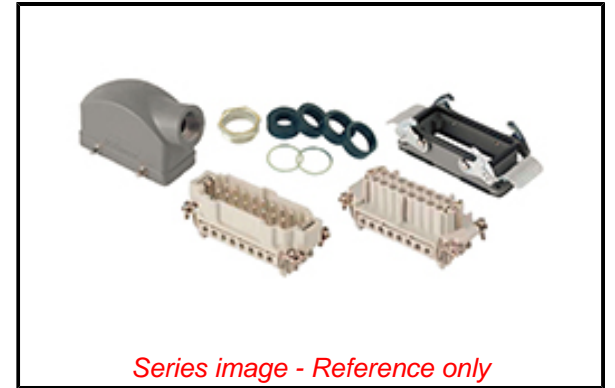

PLEASE CHECK WWW.MOLEX.COM FOR LATEST PART INFORMATION

Part Number: [0936030090](#)
Status: **Active**
Overview: [GWconnect Heavy Duty Connectors (HDC)](#)
Description: [GWconnect Connector Kit, 24 Pole, Series S-E Female-Male Inserts, M25 Metal Cable Gland, M25 Die-cast Aluminum Hood-Side Entry, Bulkhead Mount Housing-Vertical, 2 Lever, Size 24B «104x27», Grey](#)

Documents:

[RoHS Certificate of Compliance (PDF)](#)

Kit components

Kit Components [936000047](#) M25 Gland, [936013770](#) M25 Hood, [936010307](#) Male Insert, [936010297](#) Female Insert, [936013538](#) Vertical Bulkhead Housing

General

Product Family Industrial Connectors / Enclosures
Series [93603](#)
Color - Cable Jacket N/A
Component Size 24B «104X27»
Component Type Connector Kit - Female+Male
Insert Series S-E
Overview [GWconnect Heavy Duty Connectors (HDC)](#)
Product Category Heavy Duty Connectors
Product Name GWconnect
UPC 887191865560

Physical

Lock to Mating Part Yes
Mounting Style Bulkhead
Net Weight 605.000/g
Packaging Type Bag
Thread Size M25
Thread Type (M) Metric

Electrical

Current - Maximum per Contact 16.0A
Voltage - Maximum 500V

Material Info

Engineering Number 7924.7752.5

EU ELV

Not Relevant

EU RoHS

Compliant with Exemption 6(c)

REACH SVHC

Contained Per - ED/71/2019 (16 July 2019)
lead

Halogen-Free

Status

Not Reviewed

For more information, please visit [Contact US](#)

China ROHS

ELV

RoHS Phthalates

China RoHS

50 Image

Not Relevant

Not Contained

Search Parts in this Series

[93603](#) Series